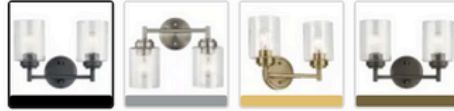

Lot 23 Bathroom Finishes

Home > Brands > Kichler > Vanity Lights > Kichler 45885

Item # bci4002612

KICHLER

Kichler Winslow 2 Light 13" Wide Vanity Light

Model: 45885BK

from the Winslow Collection

★★★★★ 254 Reviews

\$82.76 PRO PRICE

Finish: Black - 2555 In Stock

Number of Lights

 1 \$45.86	 2 \$82.76
 3 \$112.46	 4 \$148.46

Vanity Light

5 Finishes

Kohler Tempered Wall Mounted Pivoting Toilet Paper Holder

Model: K-21954-BL