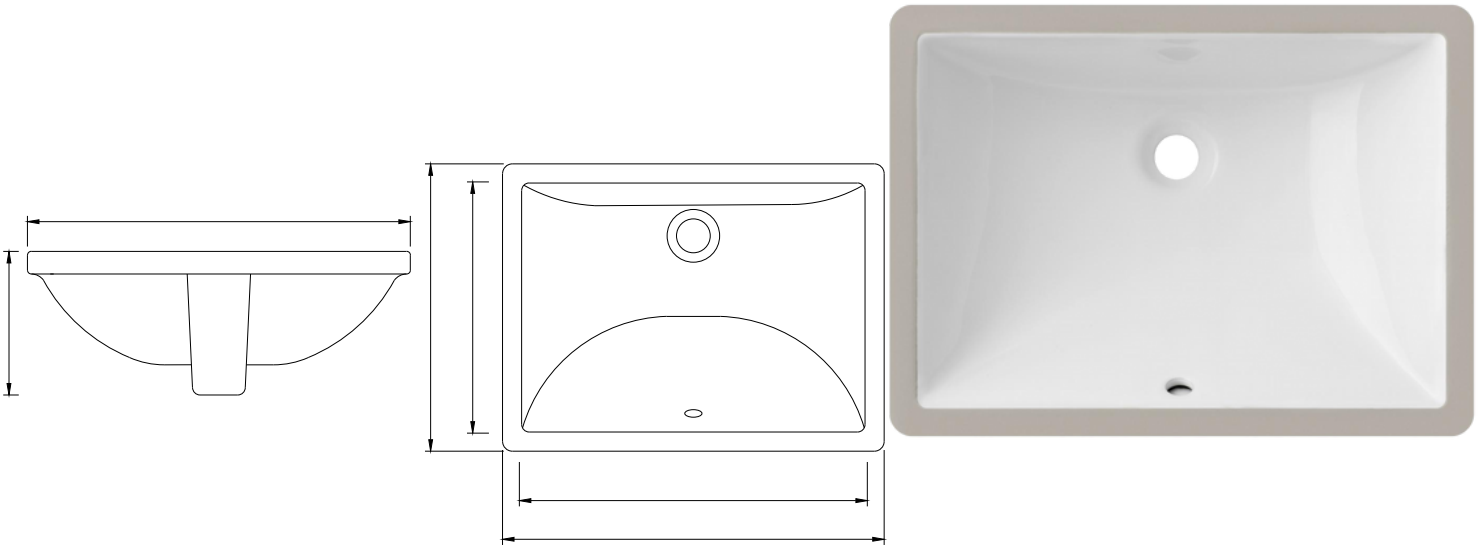

Bathroom Sink

Daltile > Avery > Grey